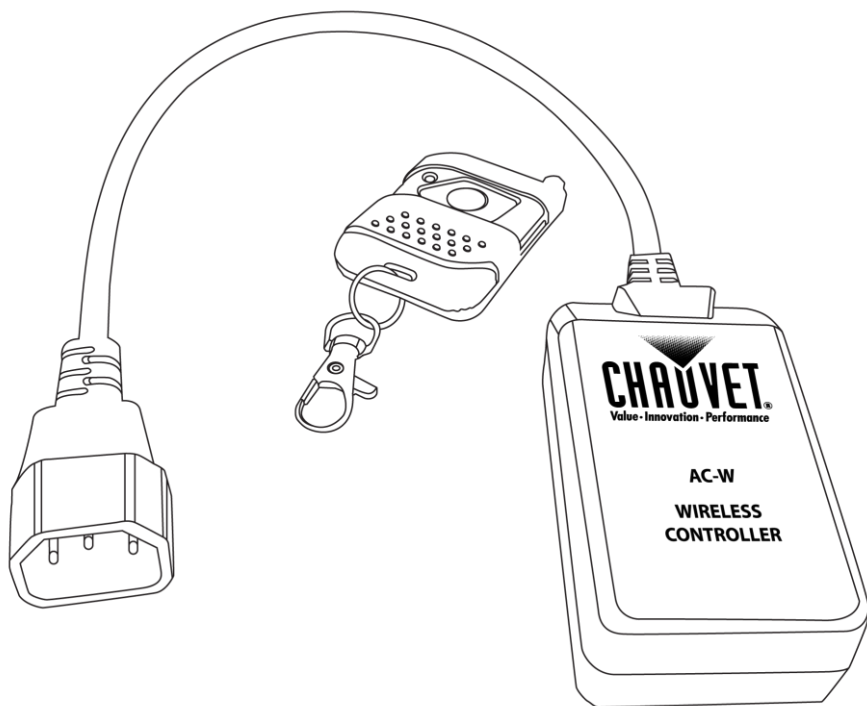

AC-W

ONLY Compatible With:
CHAUVET Hurricane 700 (V2)
CHAUVET B250 / B550 Bubble Machines

Quick Reference Guide

CHAUVET.
Value • Innovation • Performance

It's Green Thinking

About This Guide

The AC-W Quick Reference Guide (QRG) only contains the product's connection information.

- Make sure the power cord is not crimped or damaged.
- Never disconnect this product from power cord by pulling or tugging on the cord.
- Make sure there are no flammable materials close to the unit while operating.

What Is Included

- One Transmitter
- One Receiver
- One Quick Reference Guide

Product Description

The AC-W is a wireless trigger that works with CHAUVET’s Hurricane 700 (V2) and the B250 / B550 Bubble Machines without the need of an external power supply for easy setup and teardown. With an operation range of 100ft (unobstructed) for increased flexibility, the AC-W will trigger the attached machines from almost anywhere.