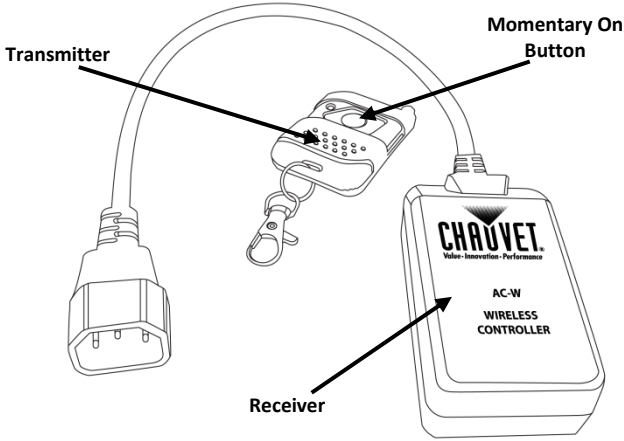

- Always make sure that the voltage of the outlet to which you are connecting this product is within the range stated on the decal or rear panel of the product.
- This product is for indoor use only! (IP20) To prevent risk of fire or shock, do not expose this product to rain or moisture.
- Never connect this product to a dimmer.
- The maximum ambient temperature is 104° F (40° C). Do not operate this product at higher temperatures.
- In the event of a serious operating problem, stop using the unit immediately.
- Never try to repair this product. Repairs performed by unauthorized technicians can lead to damage or malfunction. Please contact the nearest authorized technical assistance center.

What Is Included

- One Transmitter
- One Receiver
- One Quick Reference Guide

Product Description

The AC-W is a wireless trigger that works with CHAUVET’s Hurricane 700 (V2) and the B250 / B550 Bubble Machines without the need of an external power supply for easy setup and teardown. With an operation range of 100ft (unobstructed) for increased flexibility, the AC-W will trigger the attached machines from almost anywhere.

Product Overview

AC Power This product requires a fixed voltage of either 120V/60Hz or 230V/50Hz.

Operation To use your AC-W, follow the steps below:

1. Plug the receiver into the CHAUVET Hurricane 700 (V2) fog machine, or the CHAUVET B250 or B550 Bubble Machine.
Note: This product is ONLY compatible with the above products.
2. Press and hold the transmitter’s button. The attached product will then release either fog (Hurricane 700 V2) or bubbles (B250 / B550). To stop the flow, simply let go of the button.